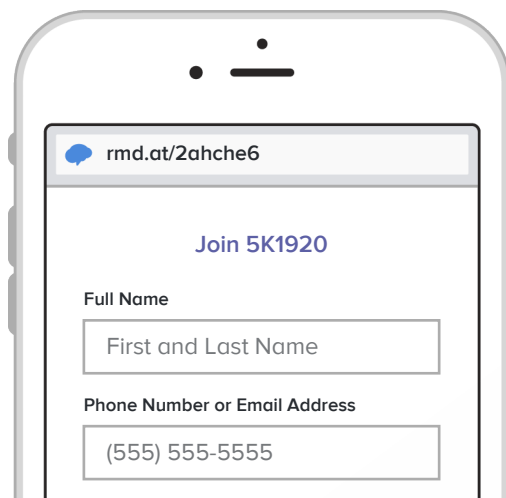

Sign up for important updates from Mrs. Kaelber.

Get information for **Port Reading Elementary School** right on your phone—not on handouts.

Pick a way to receive messages for **5K1920**:

A If you have a smartphone, get push notifications.

On your iPhone or Android phone, open your web browser and go to the following link:

rmd.at/2ahche6

Follow the instructions to sign up for Remind. You'll be prompted to download the mobile app.

B If you don't have a smartphone, get text notifications.