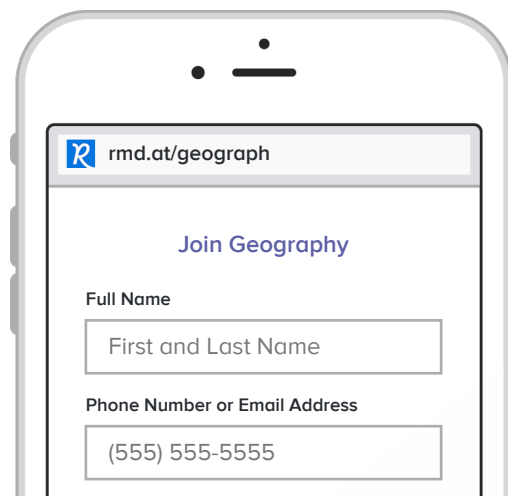

Sign up for important updates from Mrs. Raabolle.

Get information for **Geography** right on your phone—not on handouts.

Pick a way to receive messages for **Geography**:

A If you have a smartphone, get push notifications.

On your iPhone or Android phone, open your web browser and go to the following link:

rmd.at/geograph

Follow the instructions to sign up for Remind. You'll be prompted to download the mobile app.

B If you don't have a smartphone, get text notifications.