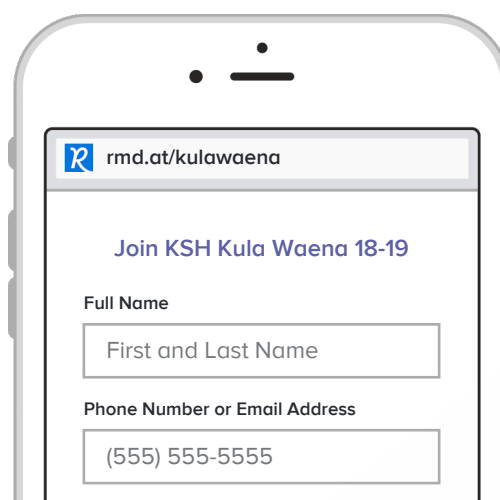

Sign up for important updates from Mrs. Ah Chong.

Get information for Kamehameha Schools Hawaii Campus right on your phone—not on handouts.

Pick a way to receive messages for KSH Kula Waena 18-19:

A If you have a smartphone, get push notifications.

On your iPhone or Android phone, open your web browser and go to the following link:

rmd.at/kulawaena

Follow the instructions to sign up for Remind. You'll be prompted to download the mobile app.

B If you don't have a smartphone, get text notifications.