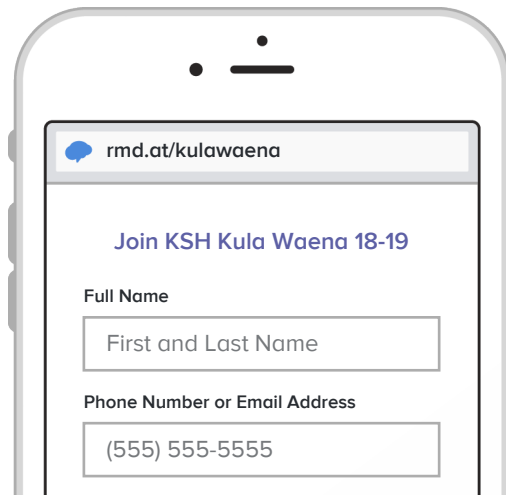

# Sign up for important updates from Mrs. Ah Chong.

Get information for Kamehameha Schools Hawaii Campus right on your phone—not on handouts.

Pick a way to receive messages for KSH Kula Waena 18-19:

**A** If you have a smartphone, get push notifications.

On your iPhone or Android phone, open your web browser and go to the following link:

[rmd.at/kulawaena](https://rmd.at/kulawaena)

Follow the instructions to sign up for Remind. You'll be prompted to download the mobile app.