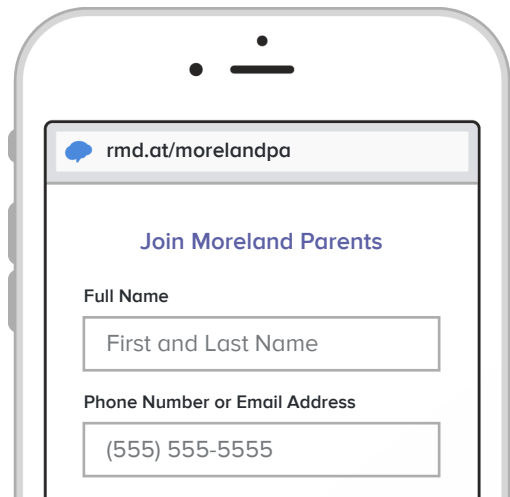

# Sign up for important updates from Mrs. Perry.

Get information for **Moreland Parents** right on your phone—not on handouts.

Pick a way to receive messages for **Moreland Parents**:

**A** If you have a smartphone, get push notifications.

On your iPhone or Android phone, open your web browser and go to the following link:

[rmd.at/morelandpa](http://rmd.at/morelandpa)

Follow the instructions to sign up for Remind. You'll be prompted to download the mobile app.