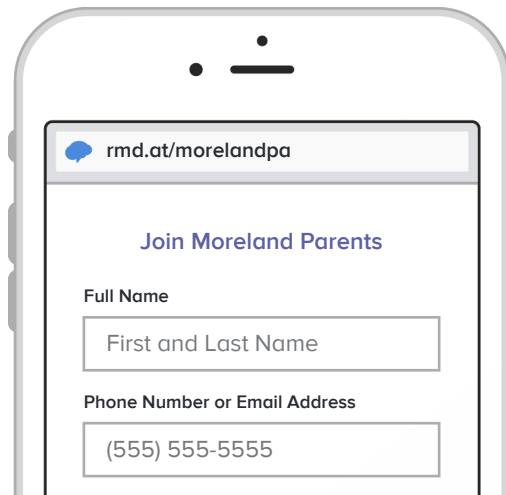

# Sign up for important updates from Mrs. Perry.

Get information for **Moreland Parents** right on your phone—not on handouts.

Pick a way to receive messages for **Moreland Parents**:

**A** If you have a smartphone, get push notifications.

On your iPhone or Android phone, open your web browser and go to the following link:

[rmd.at/morelandpa](http://rmd.at/morelandpa)

Follow the instructions to sign up for Remind. You'll be prompted to download the mobile app.